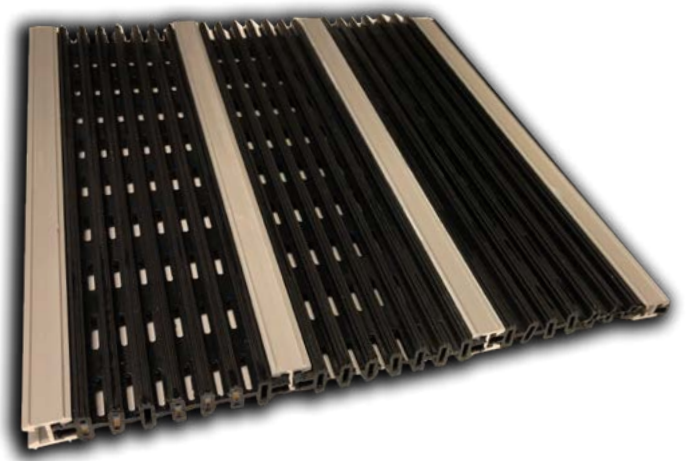

MATERIALS

STANDARD THICK 15 mm

PLASTIC COLORS

LIGHT GREY

DARK GREY

BLACK

BROWN

The Ponzi Scrub technical mat is made with high quality aluminum bars, alternated with open PVC rubber elements, for easy drainage. The profiles are connected by an interlocking snap system that connects them along the entire length of the doormat, for greater stability. Additional optional clips are available for heavy-duty applications, such as installations in places with heavy traffic. This system means that they can be rolled up. Fire classification: Class 1

— | S I M P L E D E S I G N • Q U A L I T Y | —