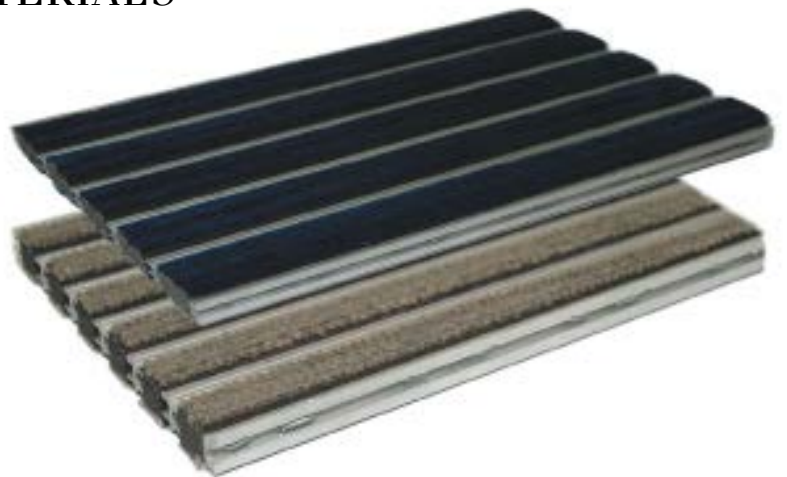

MATS TECHNICAL MATS

MATS - TECH
TECHNICAL MATS
WITH HIGH CLEANING
AND ABSORBENCY

PONZI TIRE

ECOLOGICAL TECHNICAL DOORMAT

Ponzi Tire is a technical doormat composed of striped elements of rubber compound and aluminium profiles, with high cleaning power and wet absorption. It is made with an innovative technique that follows a principle of respect for the environment and recycling of materials to offer a new product in the world of technical doormats. It is designed to be trampled by an intense flow of traffic people, by a continuous passage of trolleys, luggage, stretchers with small thick wheels, even with a high load. It is mainly used inside the buildings and can be supplied closed or open with the standard version with a slightly drain for any possible drainage of water accumulation. The rubber compound, used with special fibres inside, is particularly suitable for the wet absorption of shoes soles. It is simple to be cleaned because dirt and dust can be removed with a vacuum cleaner. Another feature that makes it interesting is its reversibility (two reversible surfaces) with double duration is compared to other types of traditional mats (coco. etc.) increasing durability and quality of entrance.

CLOSED STRUCTURE HIGH HEELS

AESTHETIC

REVERSIBLE

MATERIALS

SINGLE STANDARD VERSION 18 mm thick

DOUBLE SPECIAL VERSION 18 mm thick

DOUBLE JOUNIOR SPECIAL VERSION 12 mm thick

The philosophy of recycling for a better environment and a better world has led to a simple, but brilliant idea: the recovery of tires of airplane out of use undercarriages (difficult to be disposed) and aluminium that is recovered from the waste of profiles processing with new extrusion and drawing.

IT CAN BE
ROLLED

MATERIALS

STANDARD THICK 15 mm

PLASTIC COLORS

LIGHT GREY

DARK GREY

BLACK

BROWN

MATERIALS

SLIM VERSION 12 mm thick

STANDARD VERSION 17 mm thick

COLORS MATERIALS FABRIC

DRY BLACK

DRY BROWN

DRY GRANITE

SCRUB BLACK