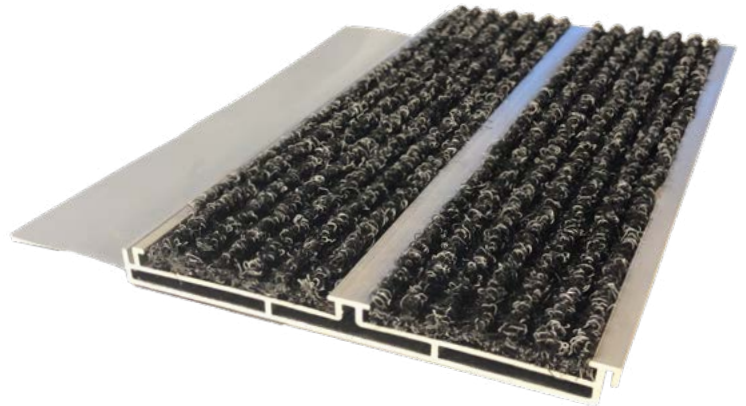

COLORS MATERIALS FABRIC